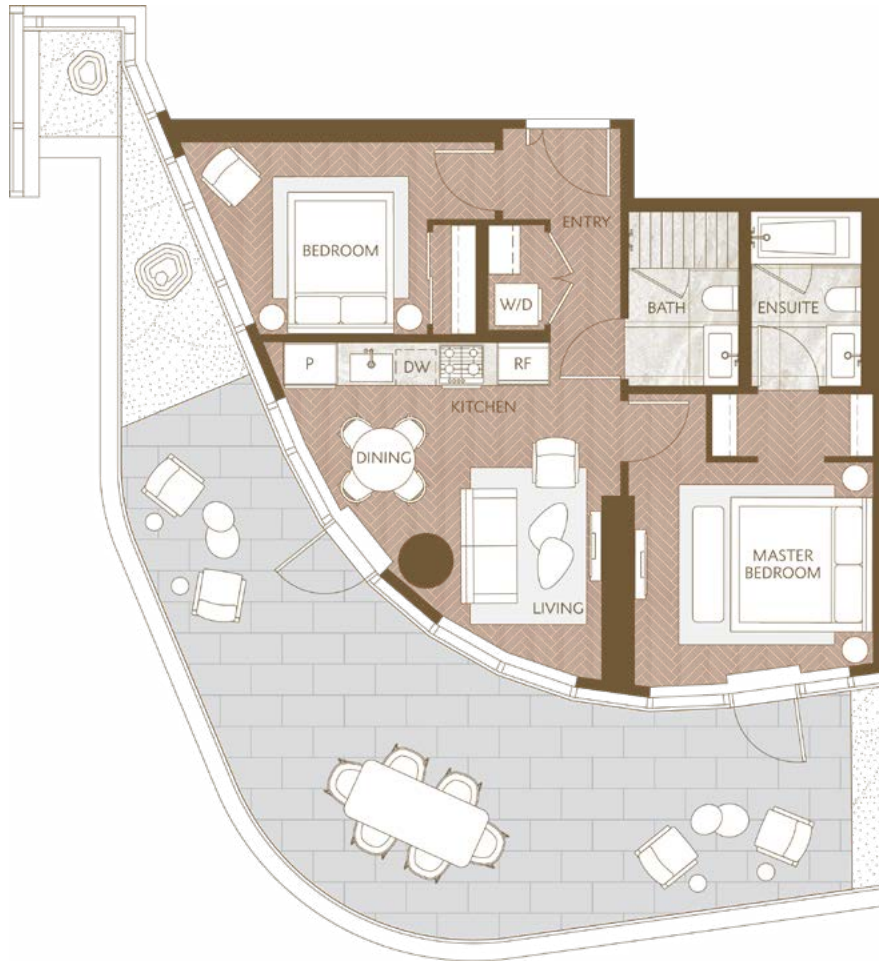

Home 2109

West Inspired Living
Two Bedroom
Total Living: 1,173 ft²

WEST 41ST AVENUE