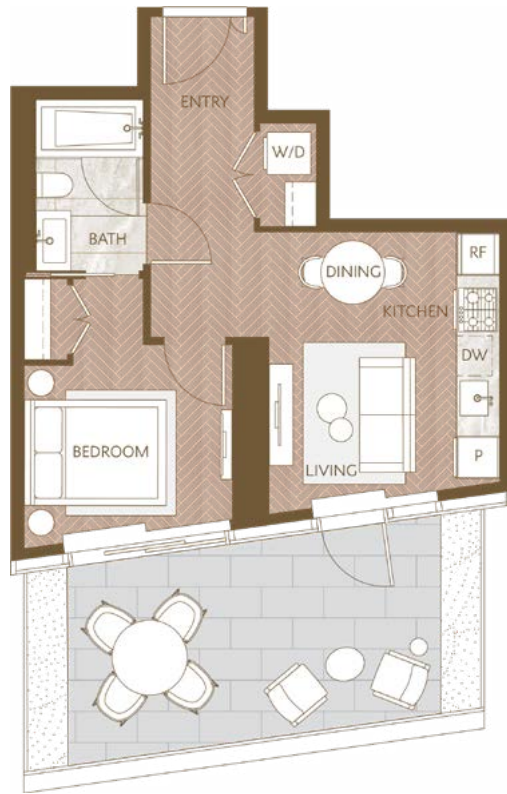

Home 2108

West Inspired Living
One Bedroom
Total Living: 628 ft²

WEST 41ST AVENUE