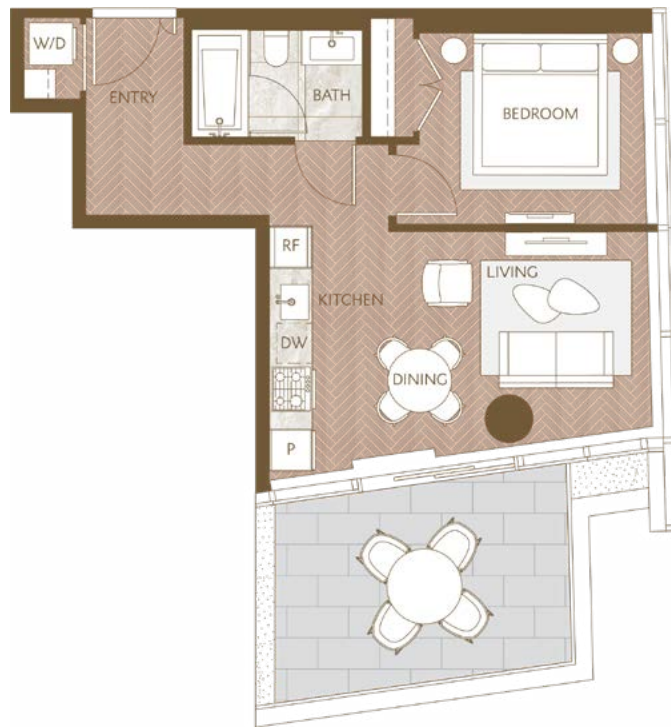

Home 2107

West Inspired Living
One Bedroom
Total Living: 643 ft²

WEST 41ST AVENUE

westbank