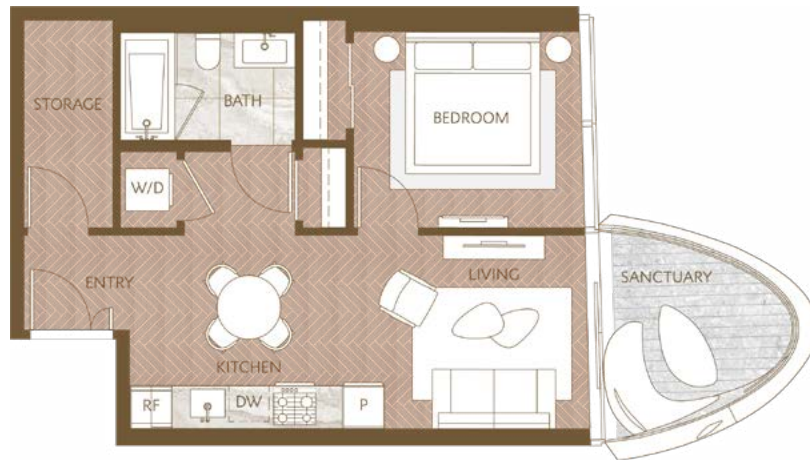

Home 2106

West Inspired Living
One Bedroom
Total Living: 611 ft²

WEST 41ST AVENUE