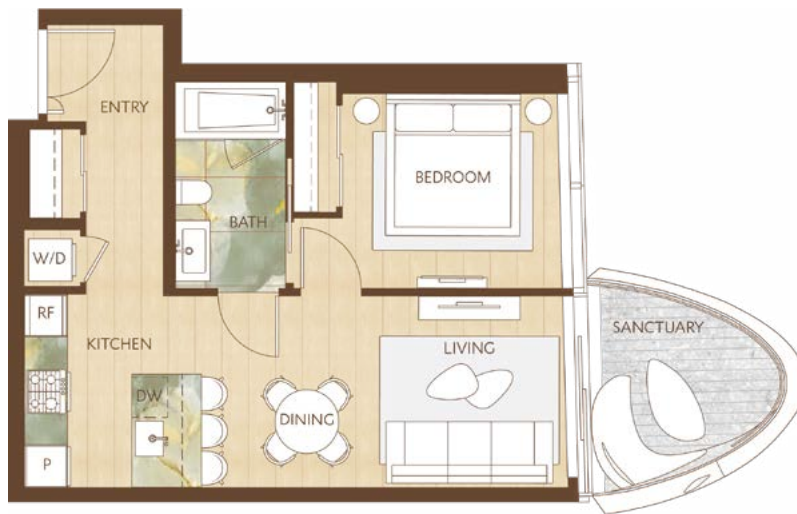

Home 1705

East Inspired Living
One Bedroom
Total Living: 607 ft²