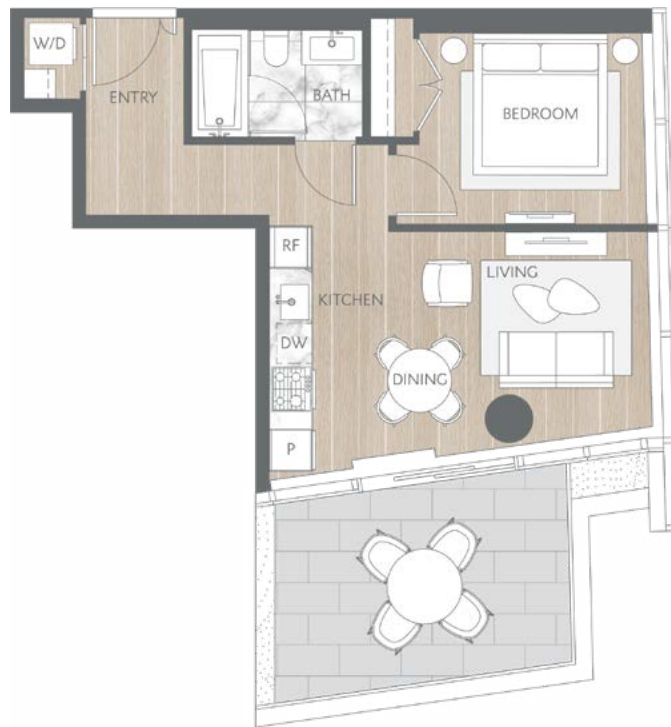

Home 2207

Contemporary Inspired Living
One Bedroom
Total Living: 637 ft²

WEST 41ST AVENUE