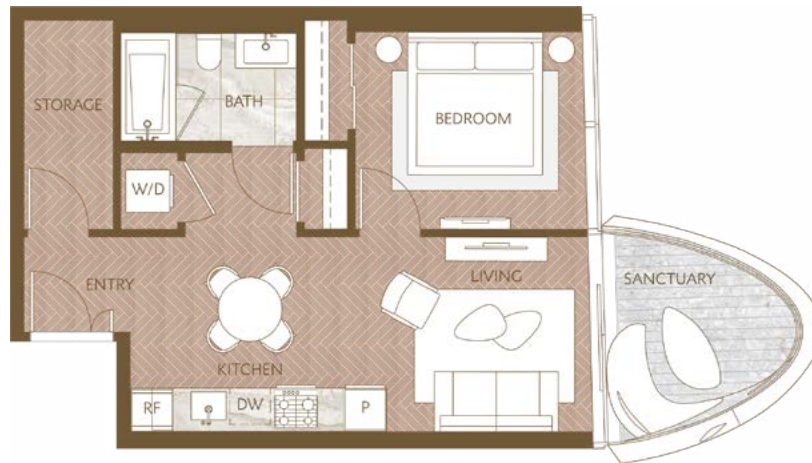

Home 2803

West Inspired Living
One Bedroom
Total Living: 613 ft²

WEST 41ST AVENUE

westbank