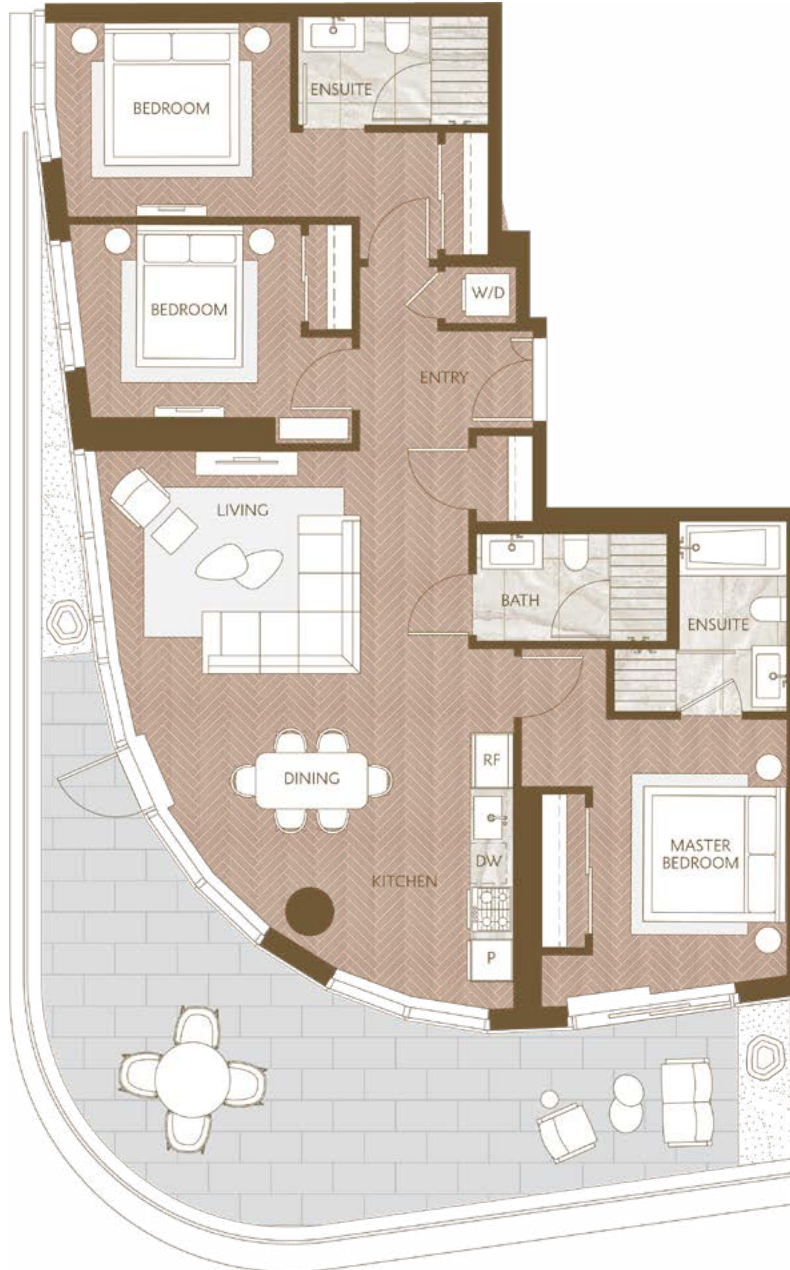

Home 2705

West Inspired Living
Three Bedroom
Total Living: 1,641 ft²

WEST 41ST AVENUE

westbank