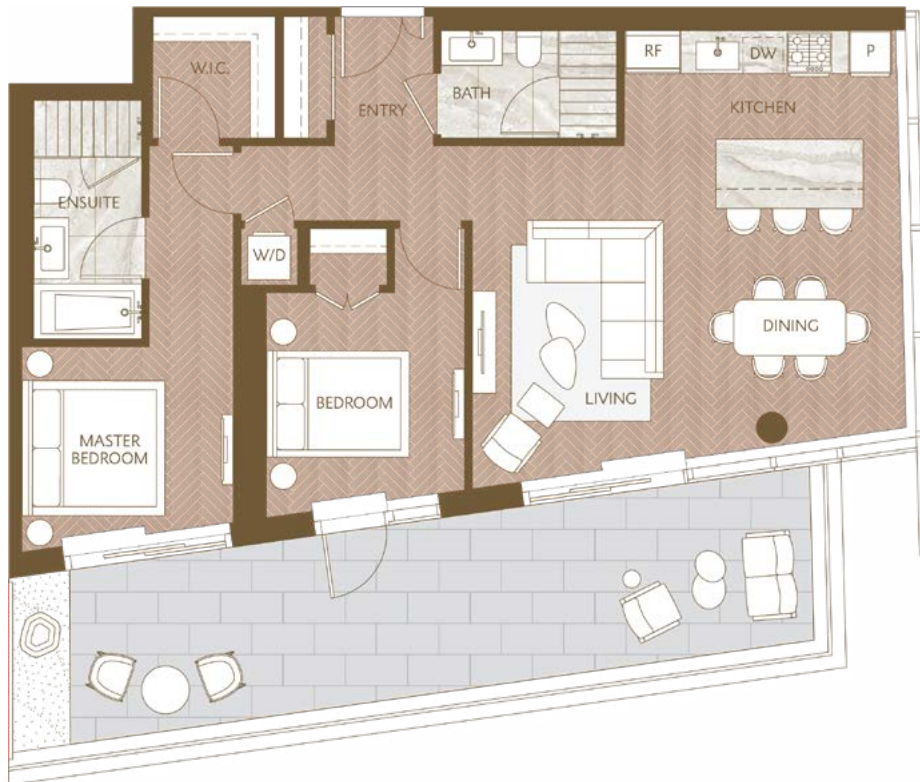

Home 2704

West Inspired Living
Two Bedroom
Total Living: 1,235 ft²

WEST 41ST AVENUE