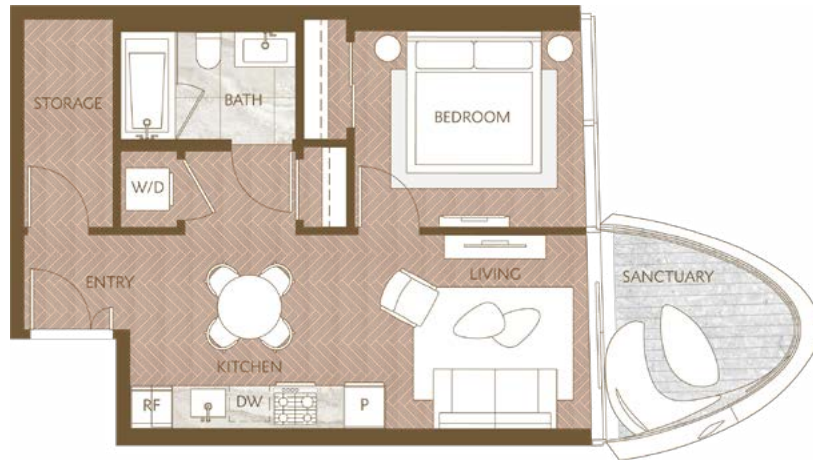

Home 2703

West Inspired Living
One Bedroom
Total Living: 613 ft²

WEST 41ST AVENUE