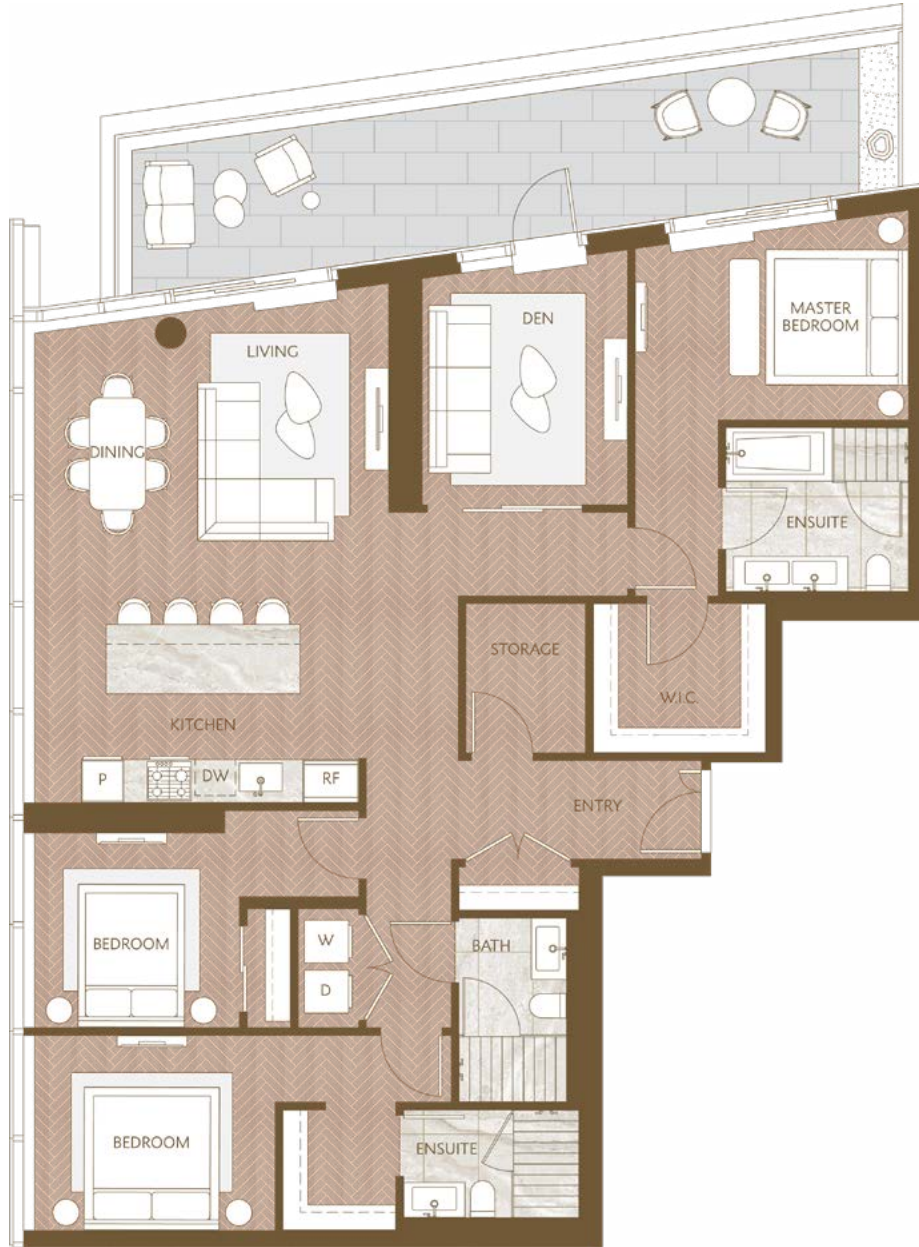

Home 2701

West Inspired Living
Three Bedroom
Total Living: 1,896 ft²

WEST 41ST AVENUE

westbank