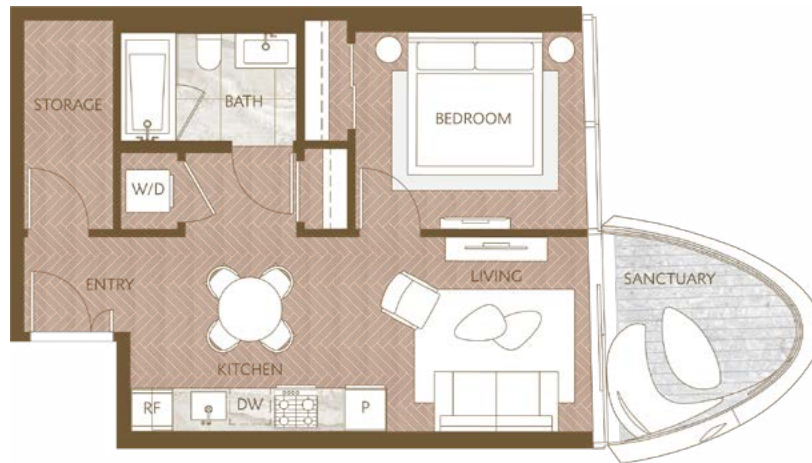

Home 2603

West Inspired Living
One Bedroom
Total Living: 613 ft²

WEST 41ST AVENUE