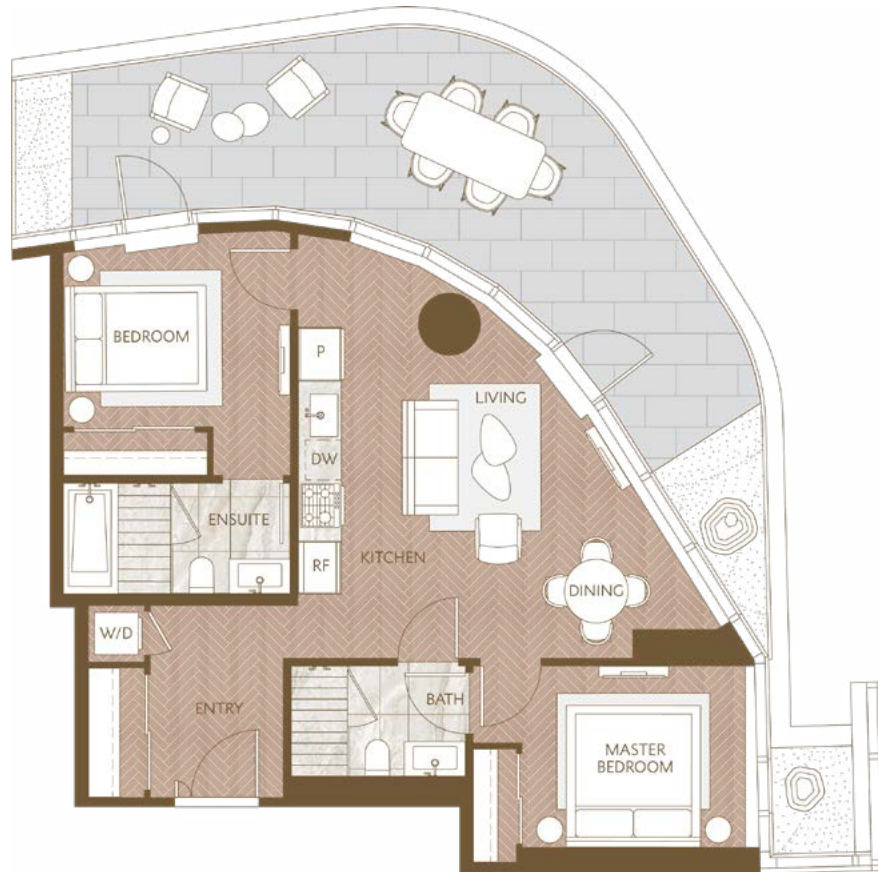

Home 2104

West Inspired Living
Two Bedroom
Total Living: 1,148 ft²

WEST 41ST AVENUE