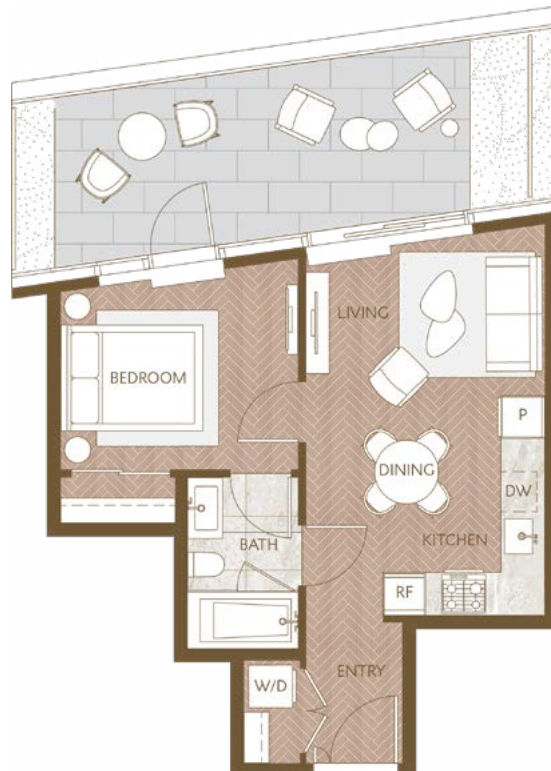

Home 2103

West Inspired Living
One Bedroom
Total Living: 657 ft²

WEST 41ST AVENUE