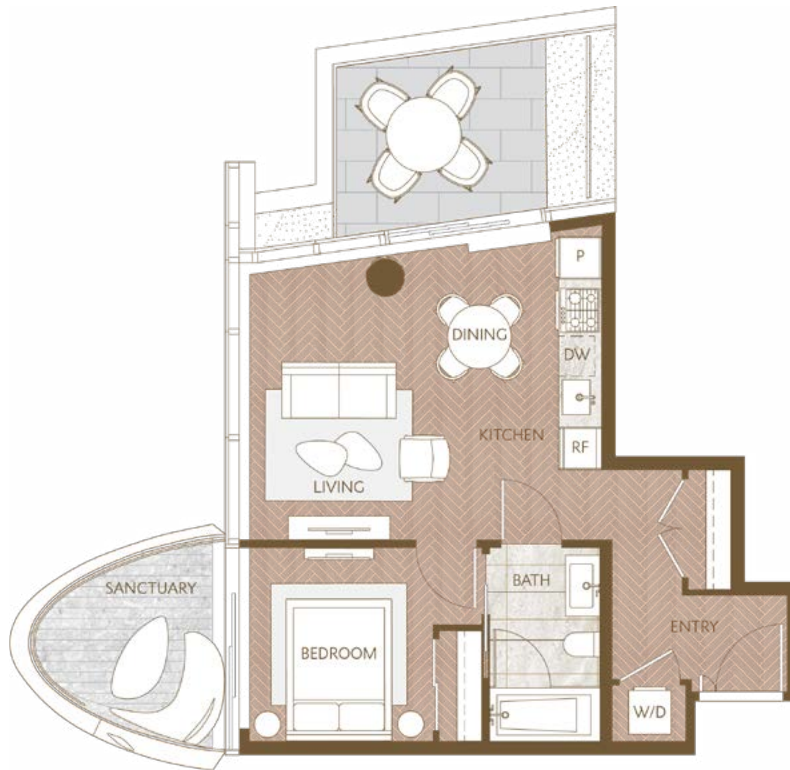

Home 2102

West Inspired Living
One Bedroom
Total Living: 697 ft²

WEST 41ST AVENUE