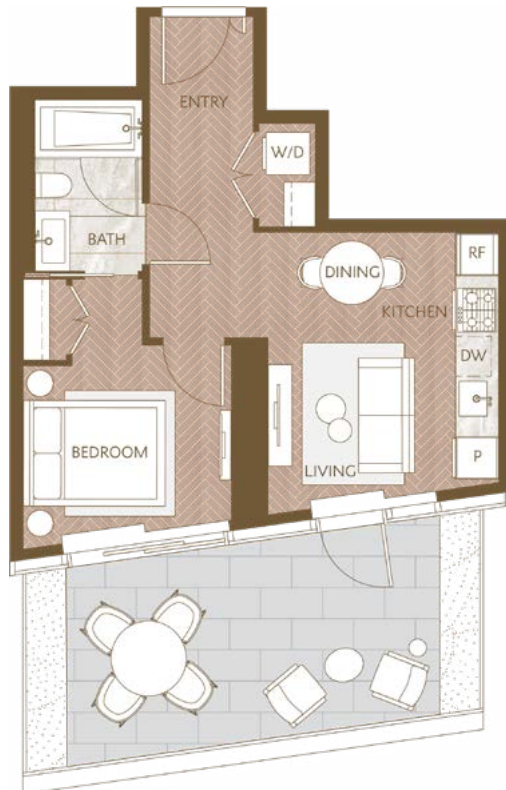

Home 2008

West Inspired Living
One Bedroom
Total Living: 605 ft²

WEST 41ST AVENUE

westbank