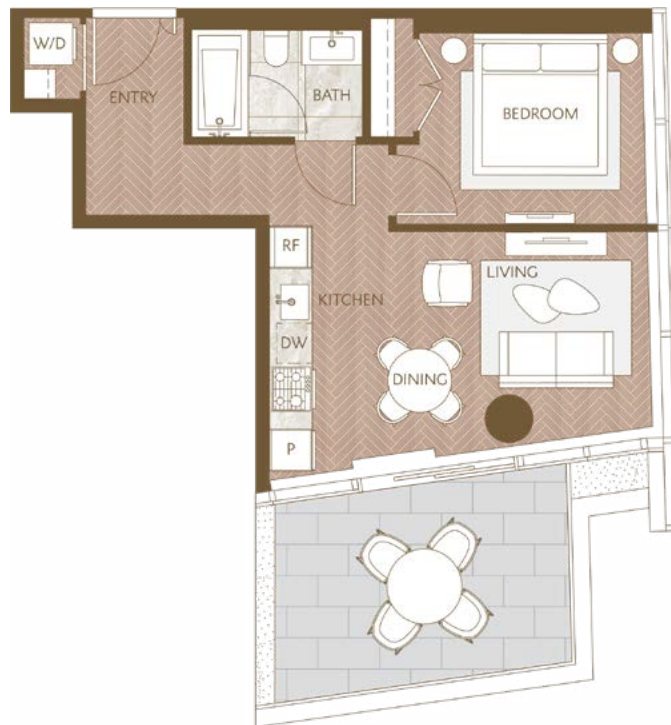

Home 2007

West Inspired Living
One Bedroom
Total Living: 651 ft²

WEST 41ST AVENUE

westbank