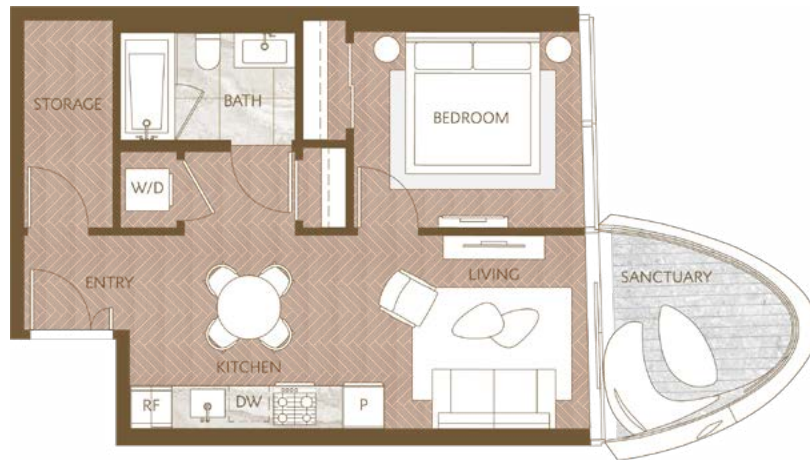

Home 2006

West Inspired Living
One Bedroom
Total Living: 611 ft²

WEST 41ST AVENUE