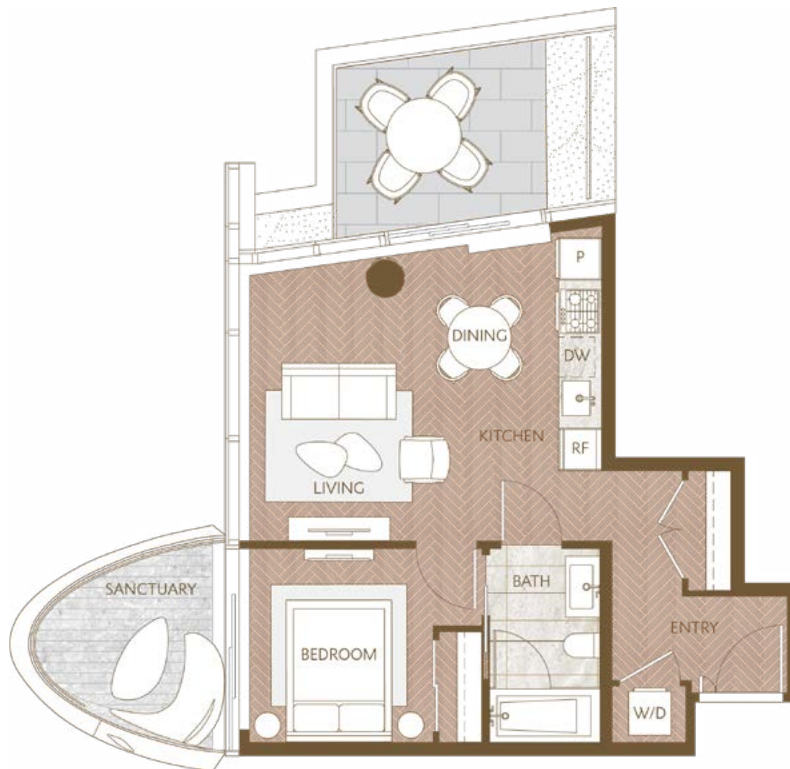

Home 2002

West Inspired Living
One Bedroom
Total Living: 703 ft²

WEST 41ST AVENUE