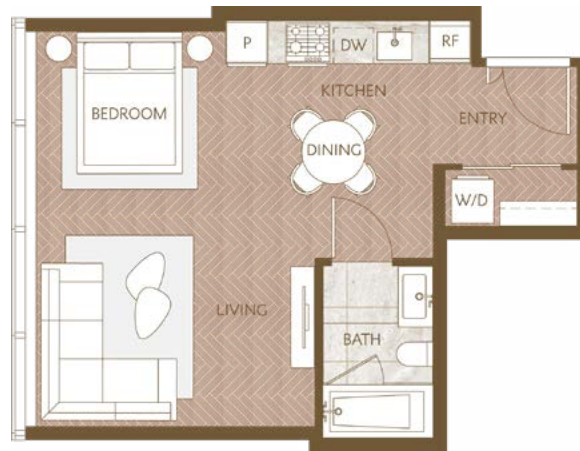

Home 2001

West Inspired Living
Studio
Total Living: 485 ft²

WEST 41ST AVENUE

westbank