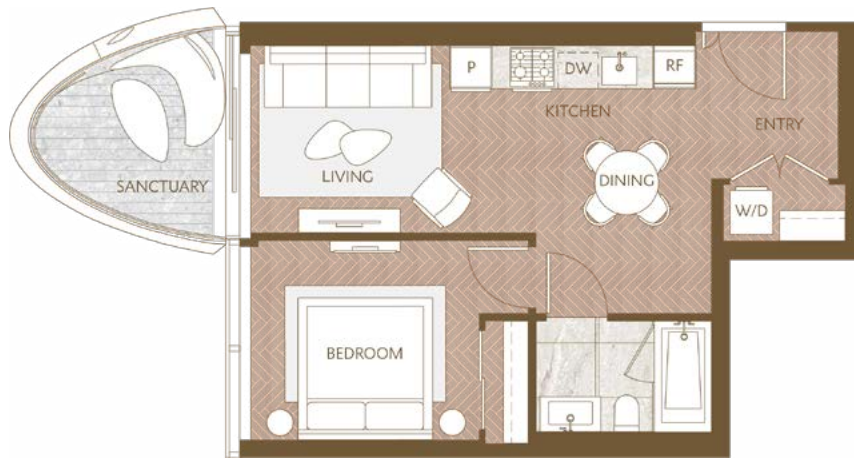

Home 1209

West Inspired Living
One Bedroom
Total Living: 598 ft²