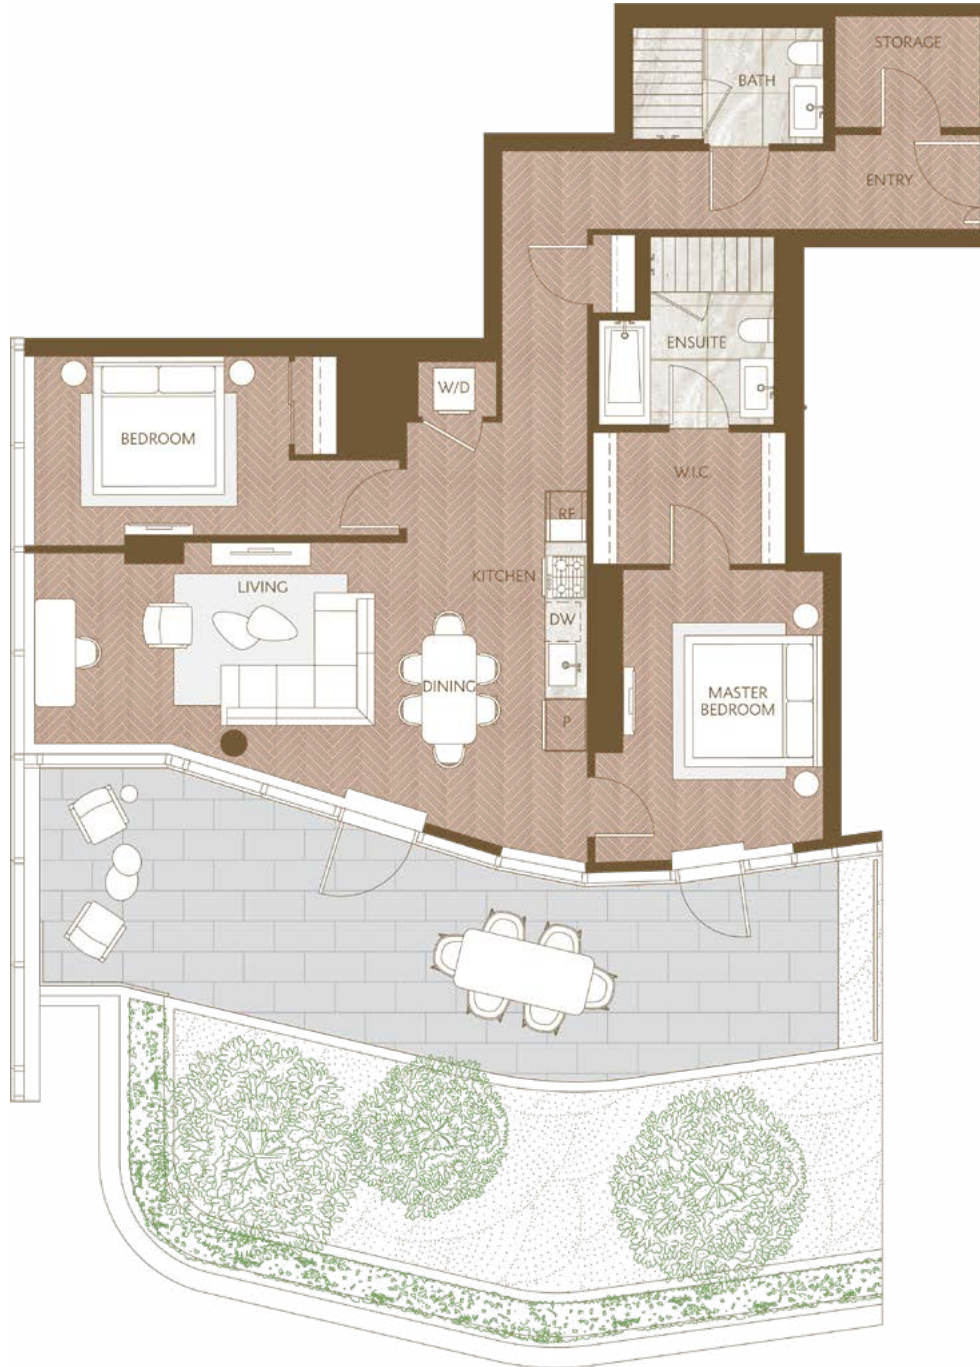

Home 1208

West Inspired Living
Two Bedroom
Total Living: 1,626 ft²