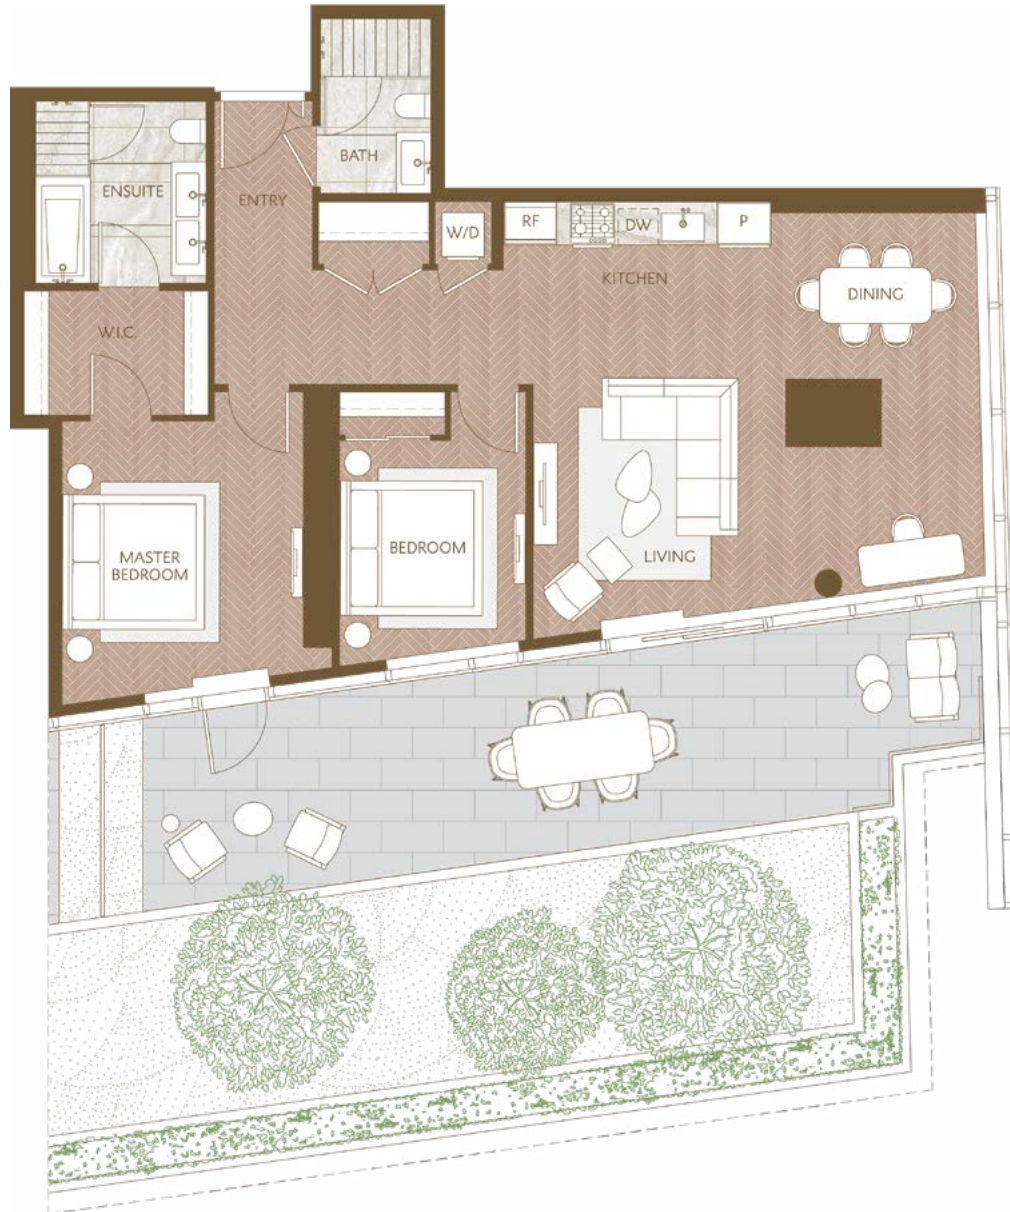

Home 1207

West Inspired Living
Two Bedroom
Total Living: 1,495 ft²