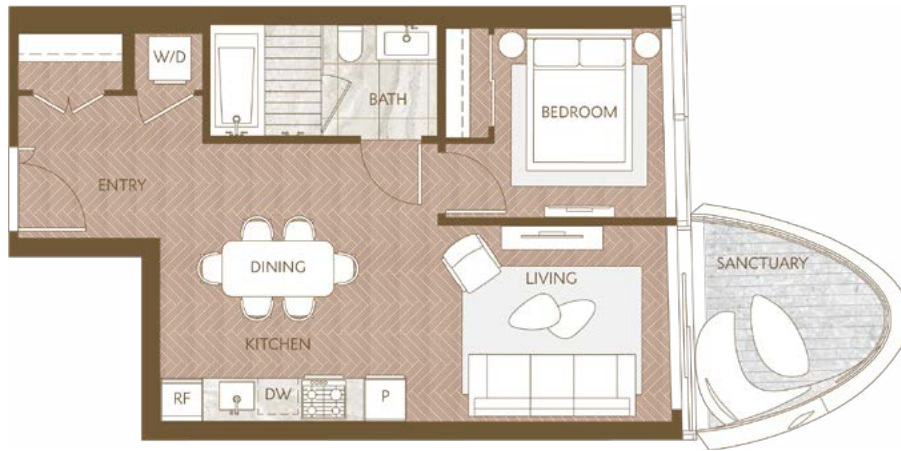

Home 1206

West Inspired Living
One Bedroom
Total Living: 649 ft²