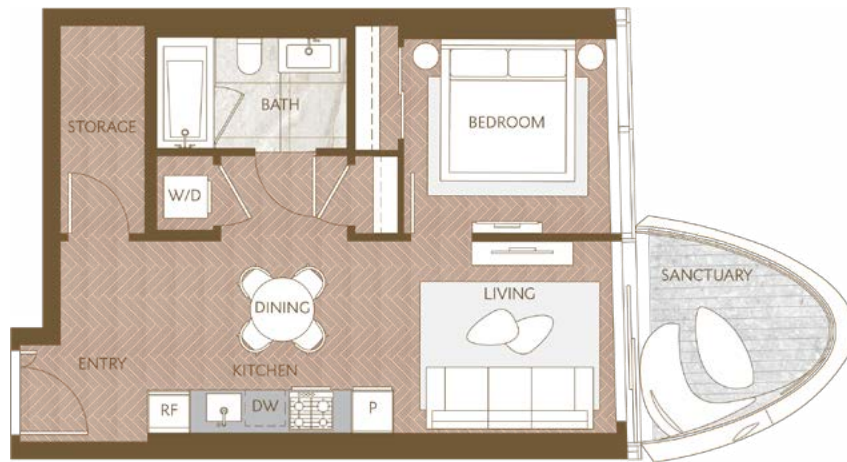

Home 1205

West Inspired Living
One Bedroom
Total Living: 647 ft²