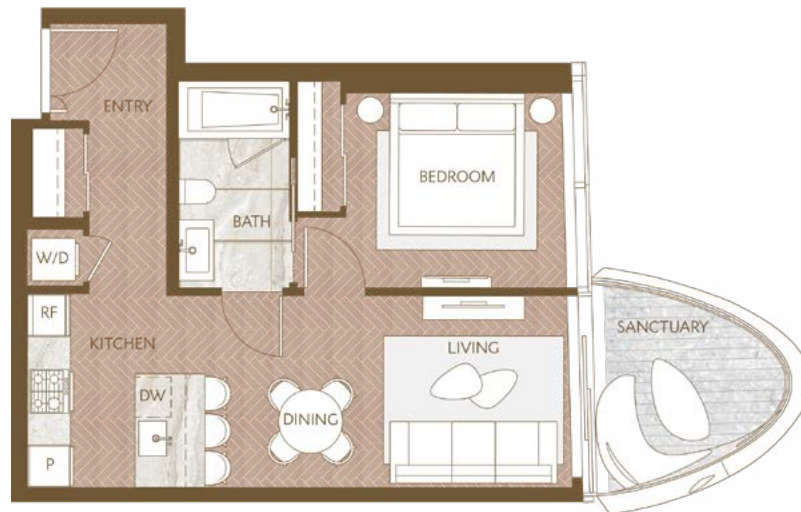

Home 1204

West Inspired Living
One Bedroom
Total Living: 638 ft²