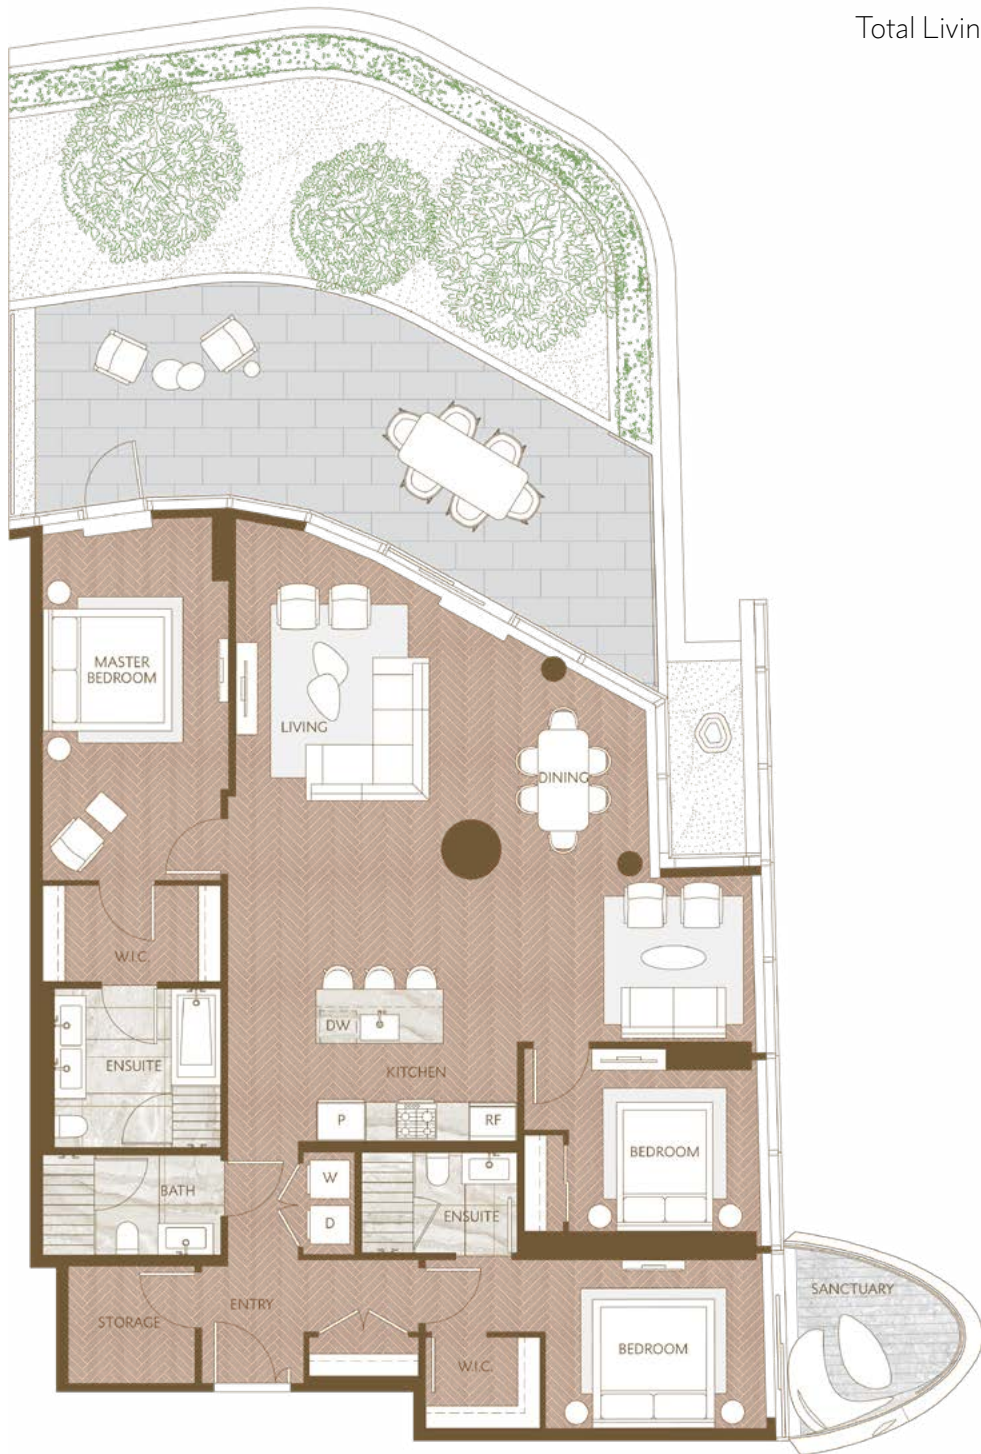

Home 1203

West Inspired Living
Three Bedroom
Total Living: 2,091 ft²