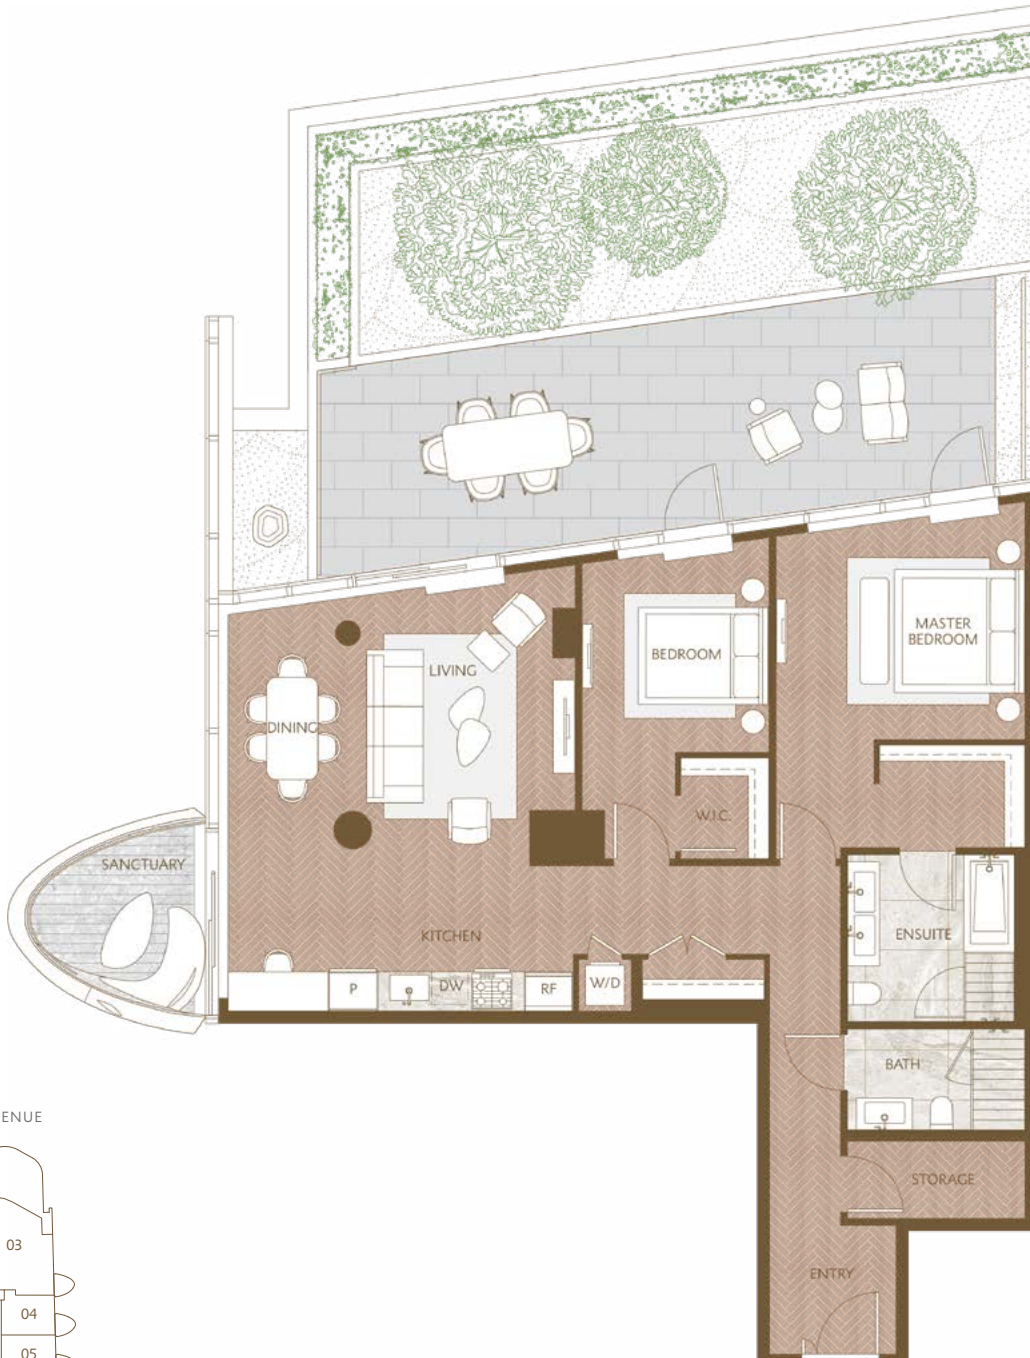

Home 1202

West Inspired Living
Two Bedroom
Total Living: 1,731 ft²