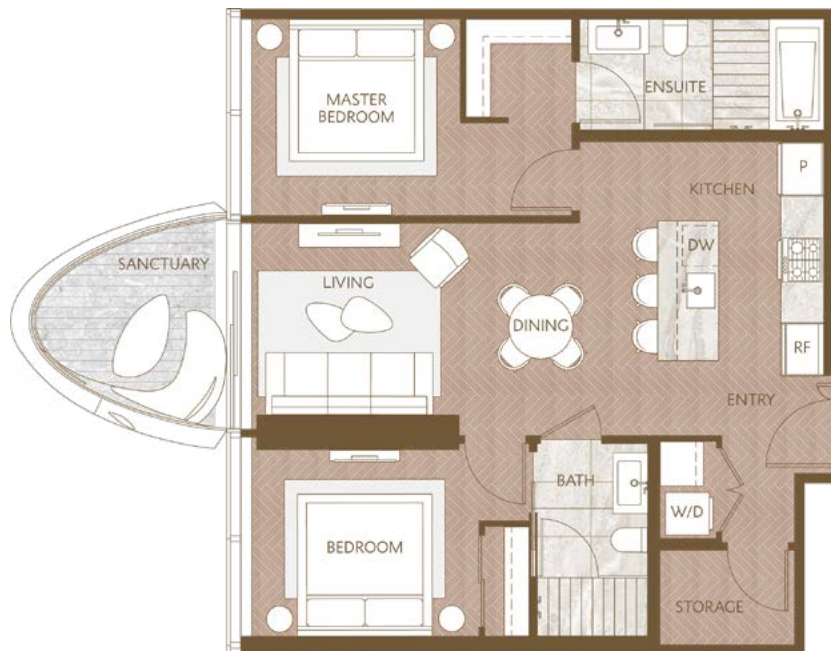

Home 1201

West Inspired Living
Two Bedroom
Total Living: 928 ft²