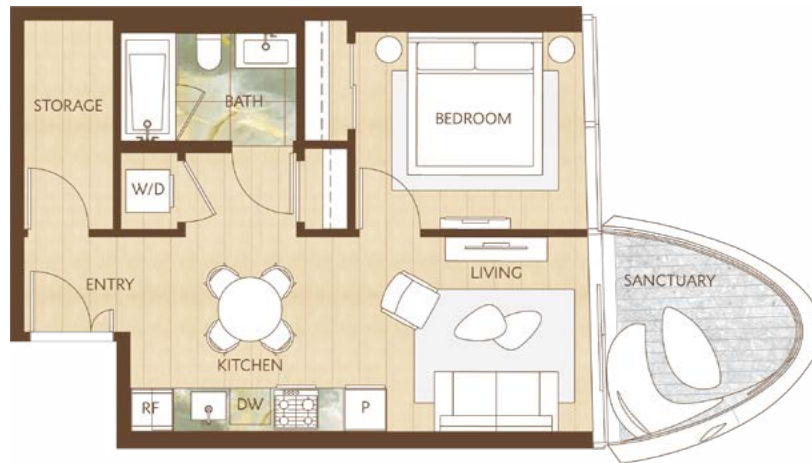

Home 3103

East Inspired Living
One Bedroom
Total Living: 613 ft²

WEST 41ST AVENUE