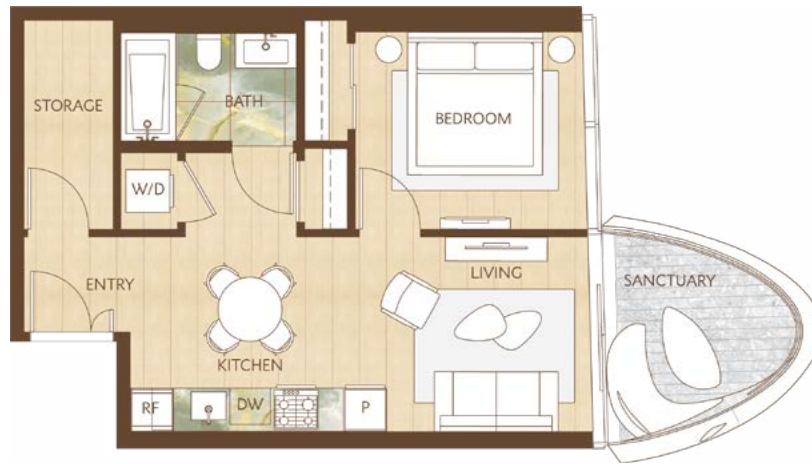

Home 3003

East Inspired Living
One Bedroom
Total Living: 613 ft²

WEST 41ST AVENUE

westbank