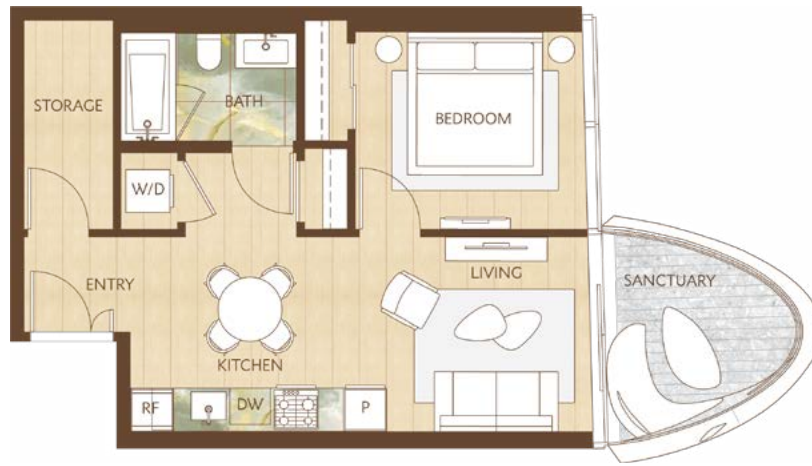

Home 2903

East Inspired Living
One Bedroom
Total Living: 613 ft²

WEST 41ST AVENUE

westbank