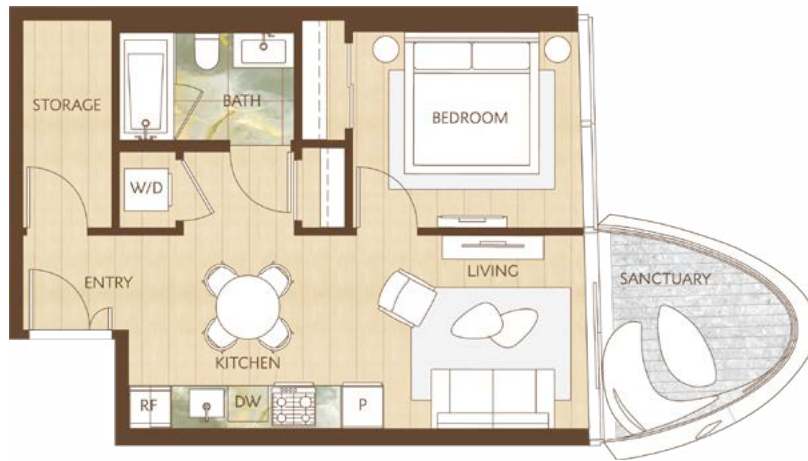

Home 1706

East Inspired Living
One Bedroom
Total Living: 612 ft²