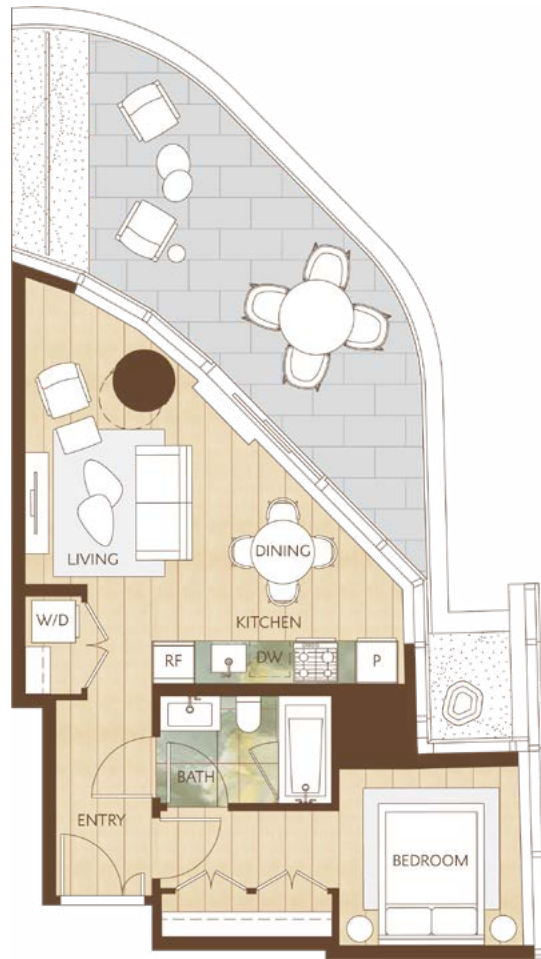

Home 1704

East Inspired Living
One Bedroom
Total Living: 745 ft²