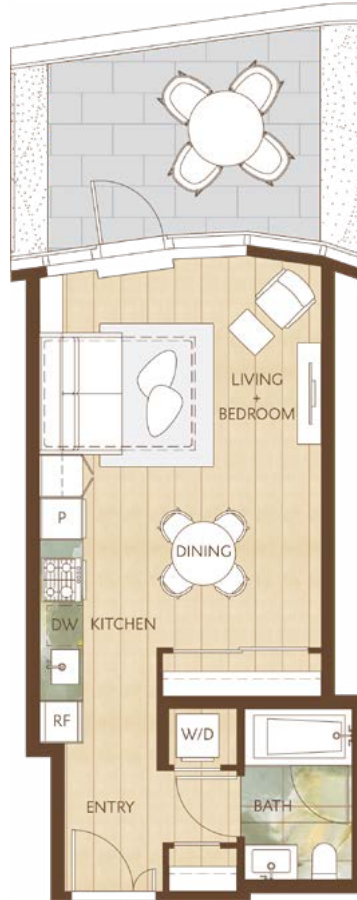

Home 1703

East Inspired Living
Studio
Total Living: 598 ft²