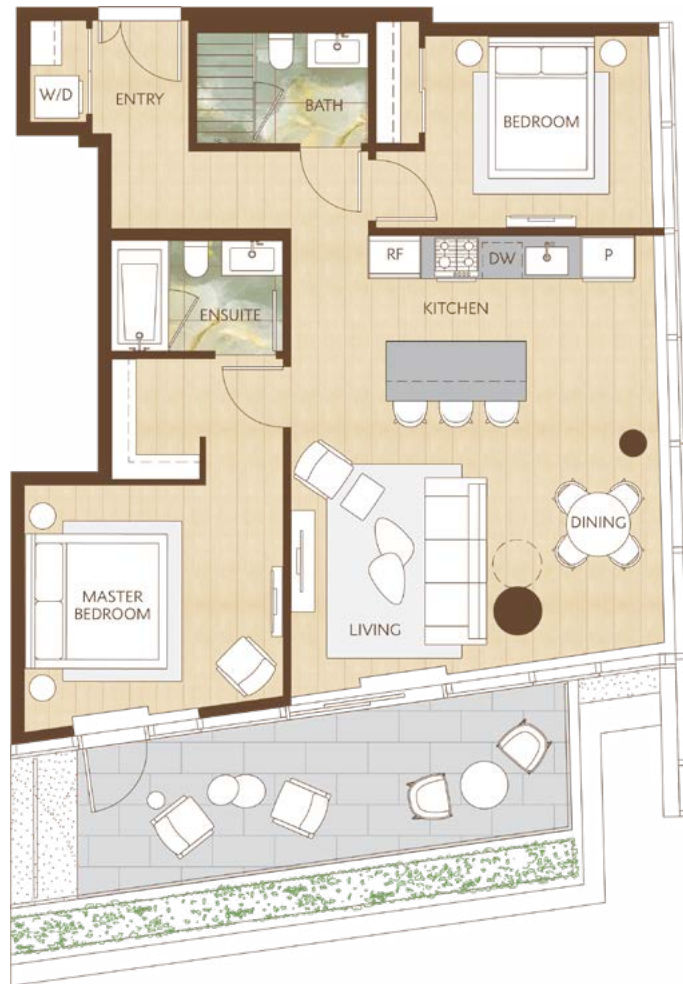

Home 1406

East Inspired Living
Two Bedroom
Total Living: 1,143 ft²