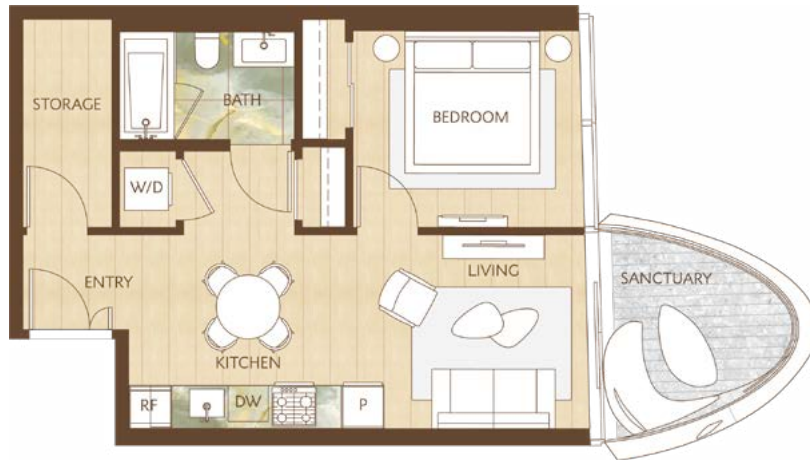

Home 1405

East Inspired Living
One Bedroom
Total Living: 612 ft²