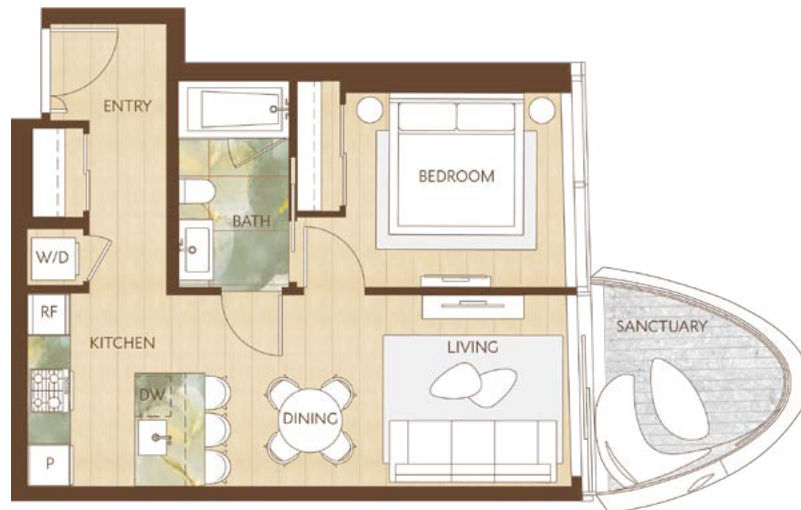

Home 1404

East Inspired Living
One Bedroom
Total Living: 636 ft²