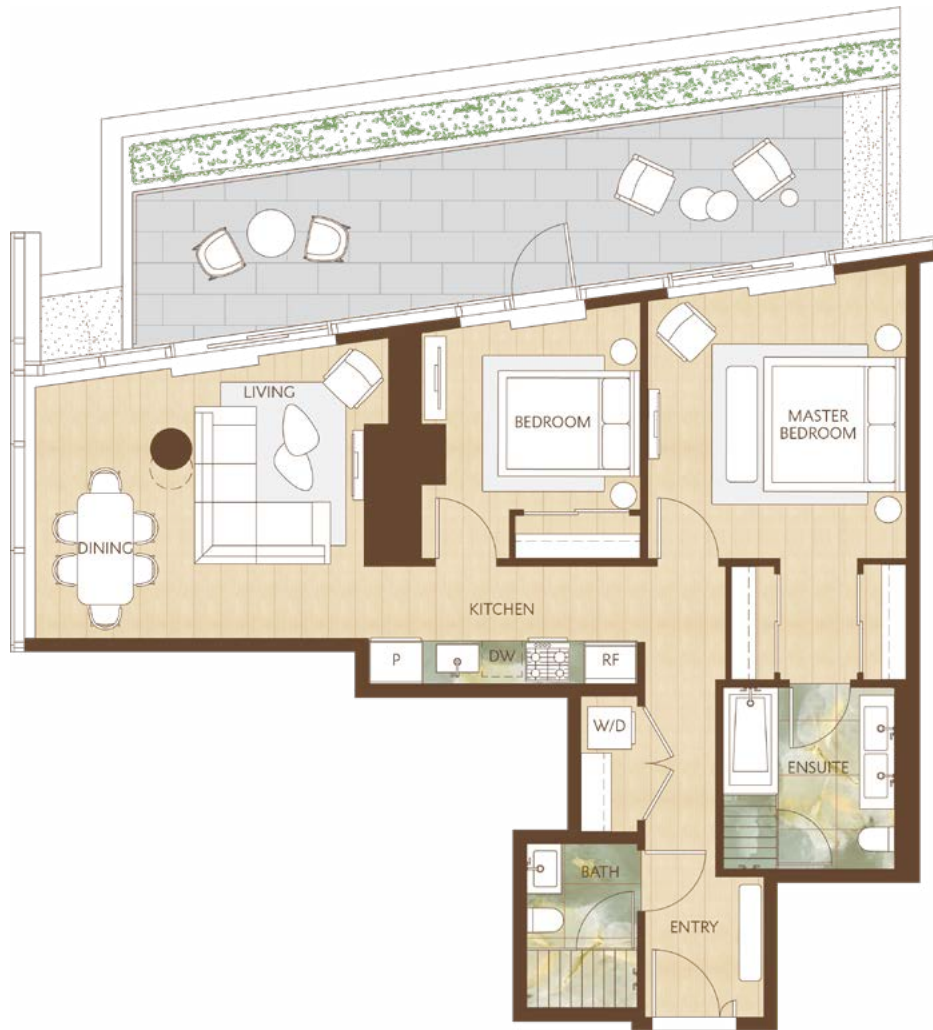

Home 1402

East Inspired Living
Two Bedroom
Total Living: 1,259 ft²