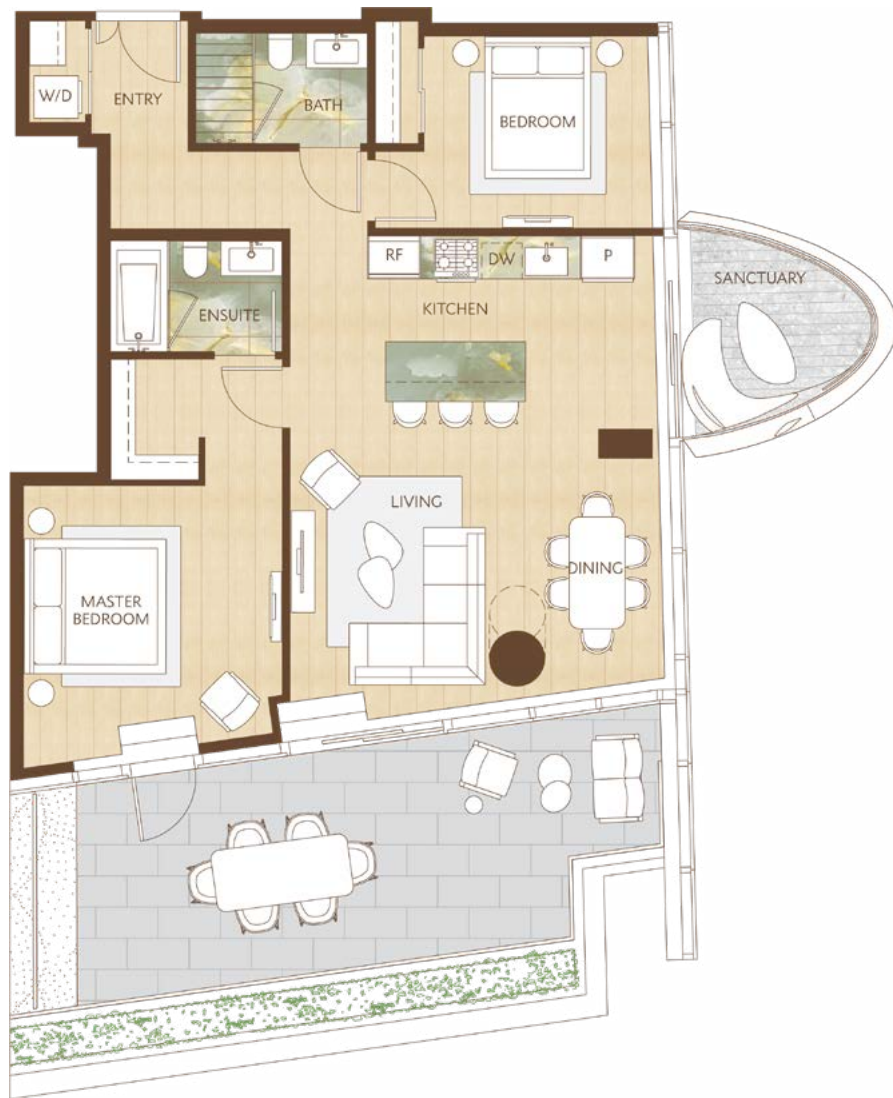

Home 1306

East Inspired Living
Two Bedroom
Total Living: 1,381 ft²