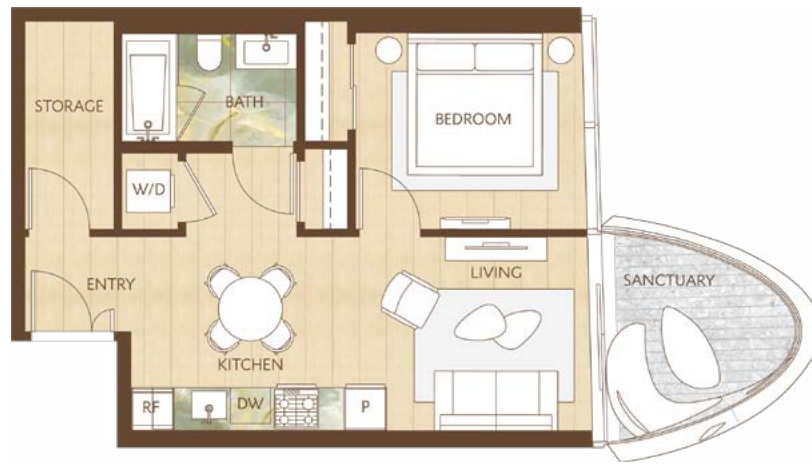

Home 1305

East Inspired Living
One Bedroom
Total Living: 612 ft²