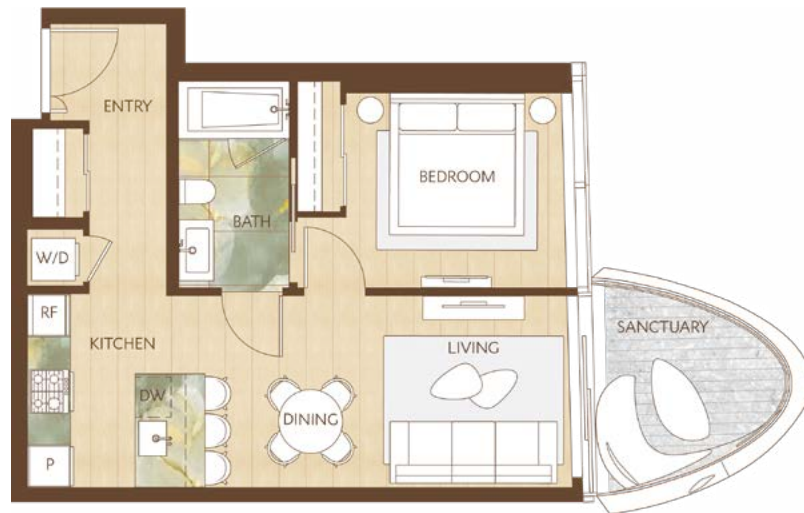

Home 1304

East Inspired Living
One Bedroom
Total Living: 636 ft²