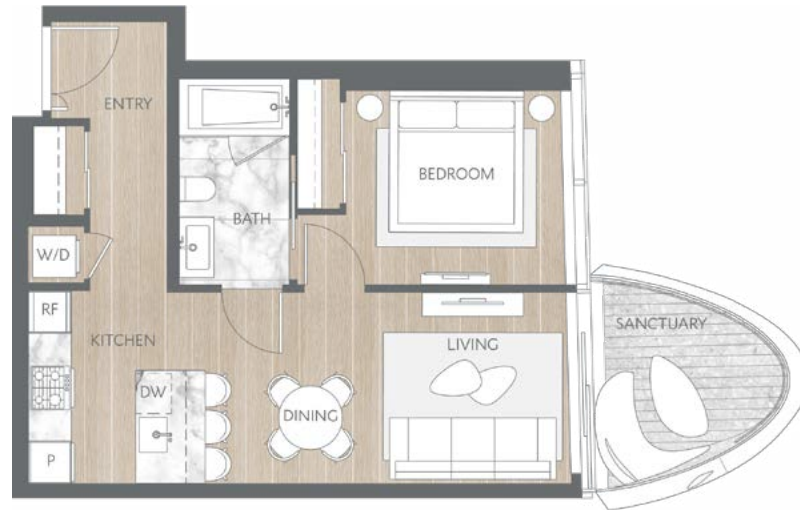

Home 2205

Contemporary Inspired Living
One Bedroom
Total Living: 633 ft²

WEST 41ST AVENUE