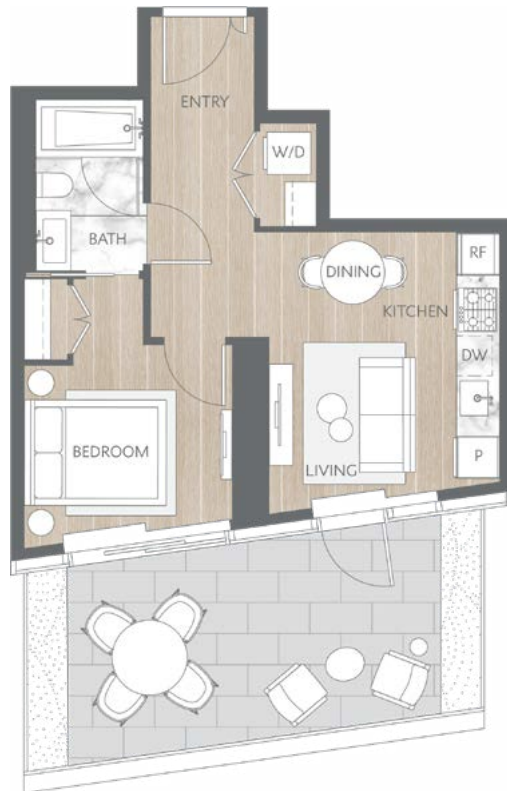

Home 1908

Contemporary Inspired Living
One Bedroom
Total Living: 650 ft²

WEST 41ST AVENUE

westbank