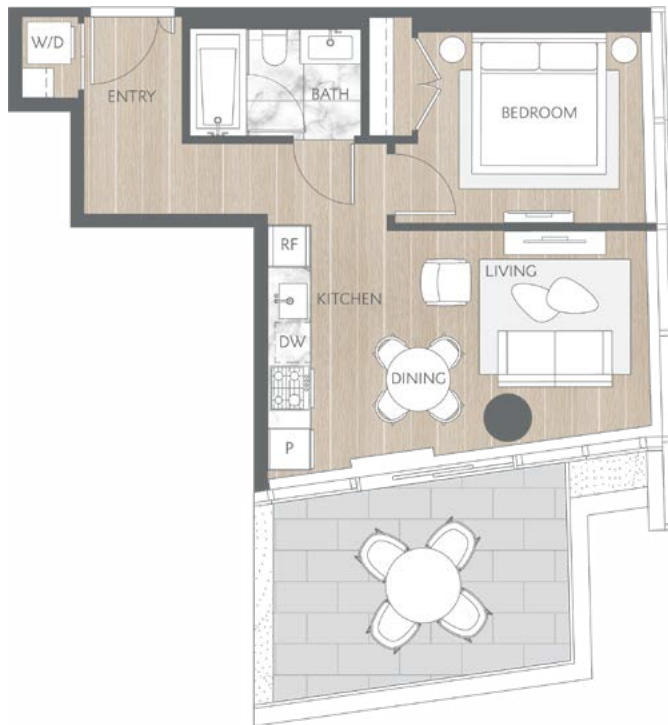

Home 1907

Contemporary Inspired Living
One Bedroom
Total Living: 662 ft²

WEST 41ST AVENUE