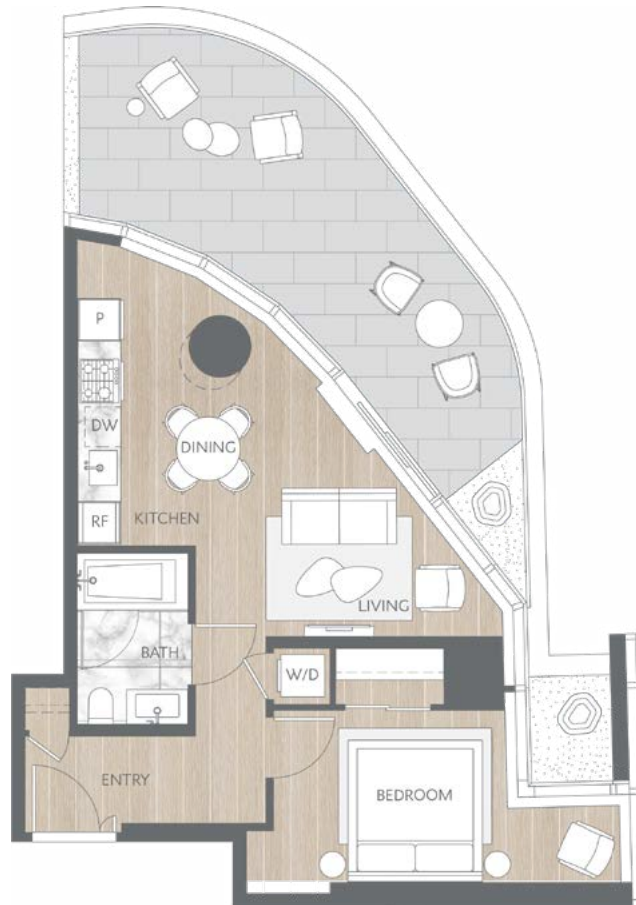

Home 1904

Contemporary Inspired Living
One Bedroom
Total Living: 791 ft²

WEST 41ST AVENUE

westbank