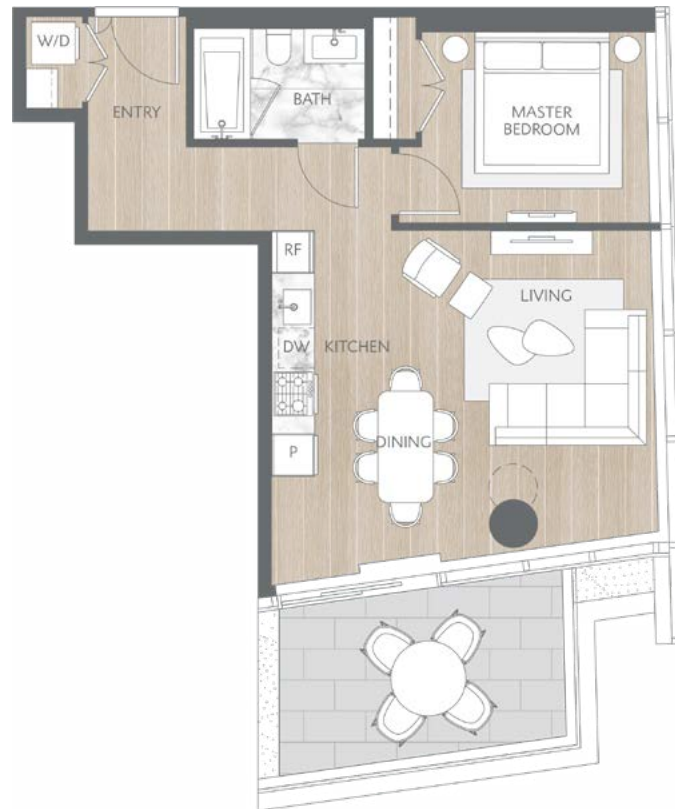

Home 1607

Contemporary Inspired Living
One Bedroom
Total Living: 756 ft²