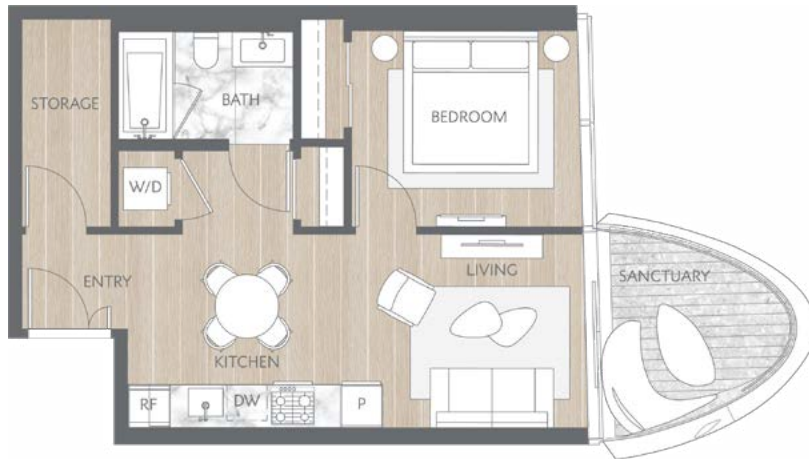

Home 1606

Contemporary Inspired Living
One Bedroom
Total Living: 612 ft²