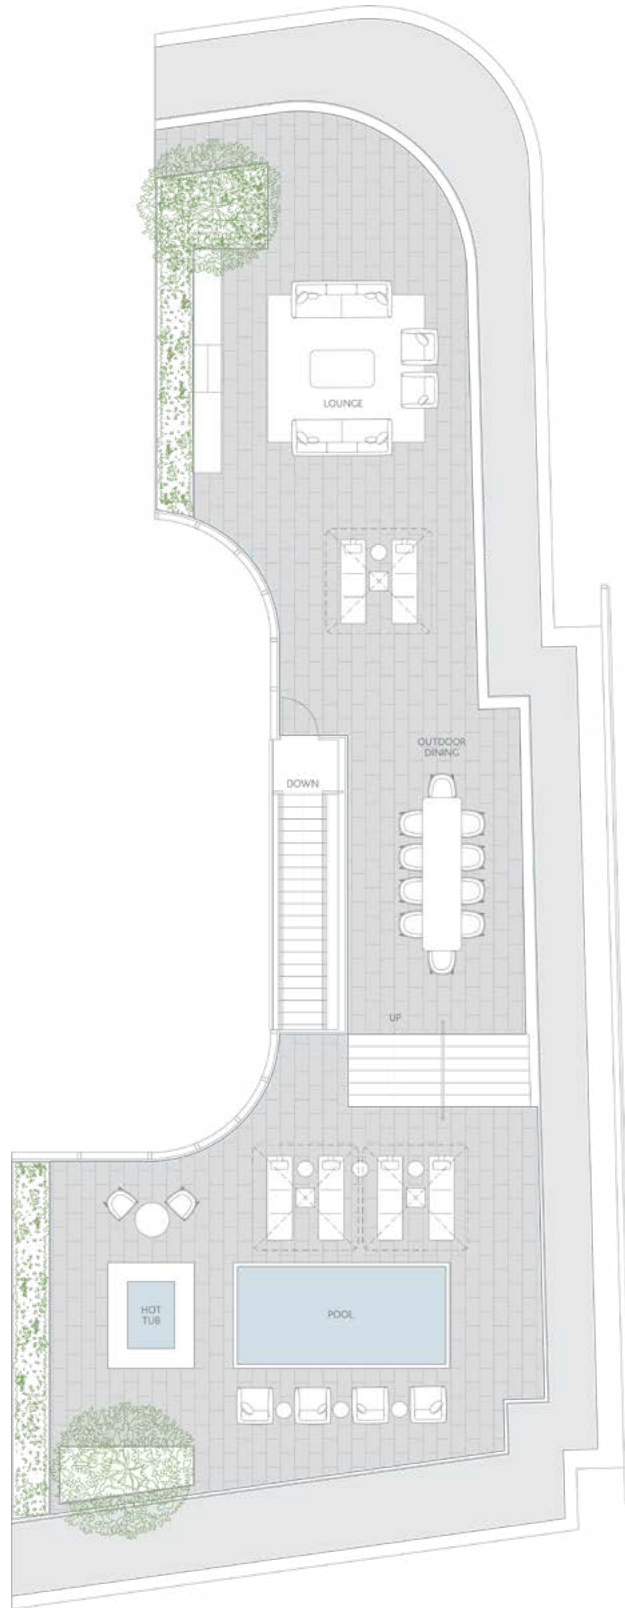

Penthouse 3402

Contemporary Inspired Living
Penthouse Rooftop

WEST 41ST AVENUE