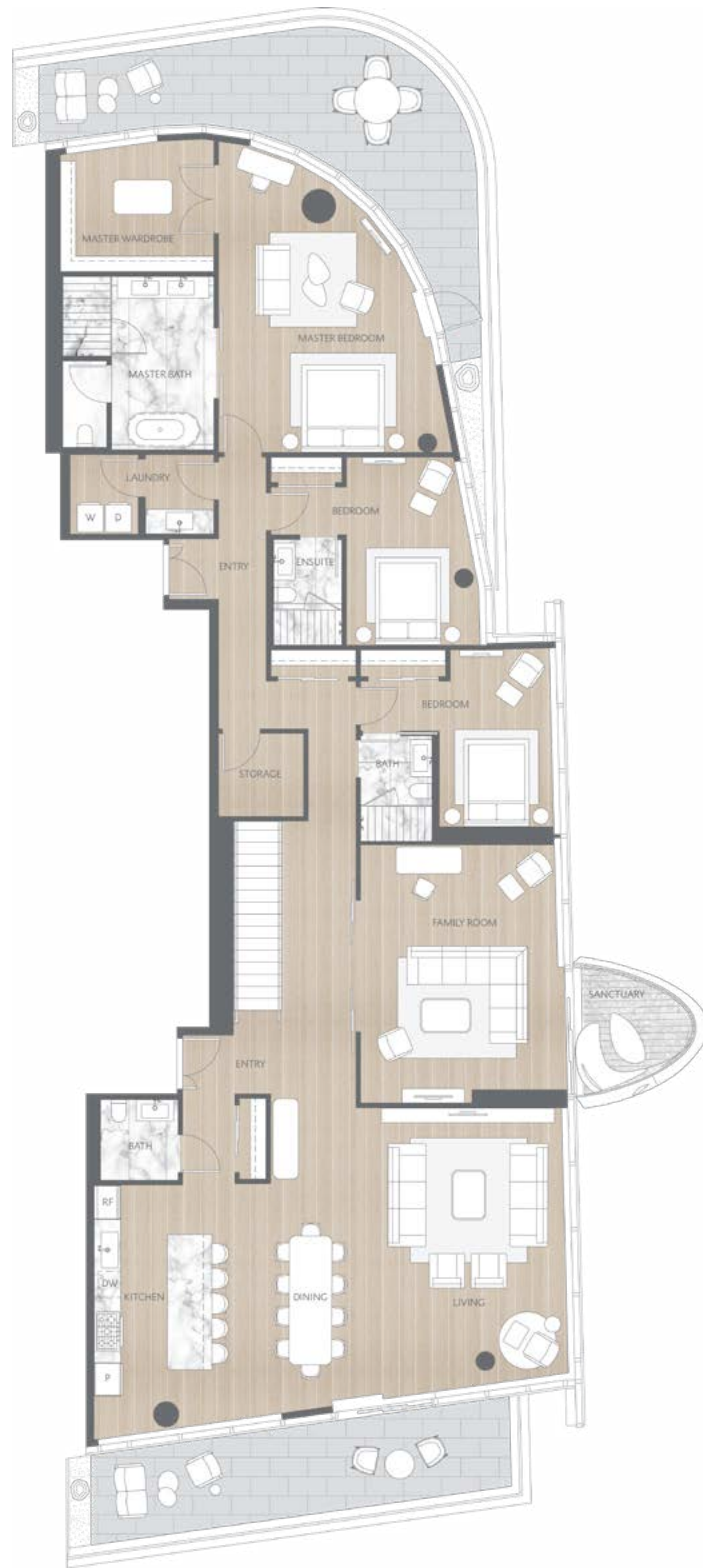

Penthouse 3402

Contemporary Inspired Living
Penthouse
Total Living: 3,825 ft²

WEST 41ST AVENUE

westbank