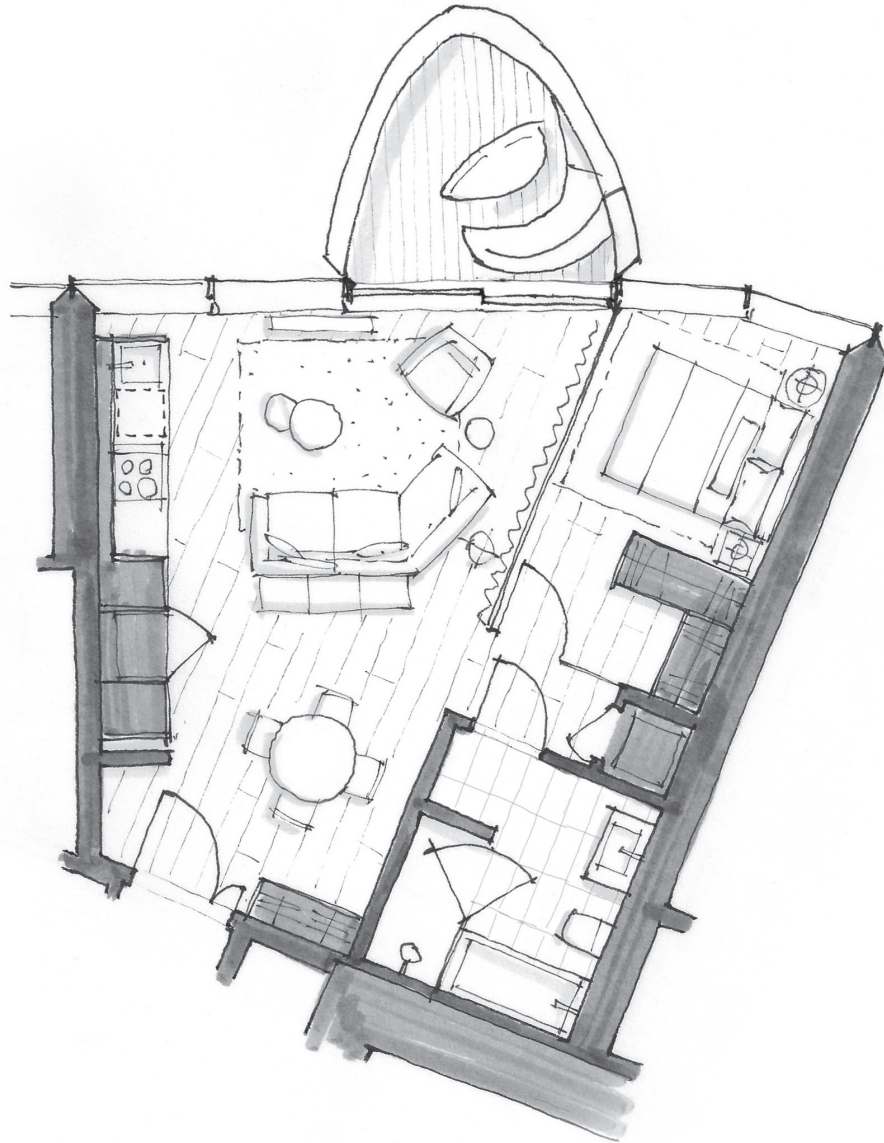

OAKRIDGE

**DIMORA 915**  
One Bedroom + Sanctuary  
716 Total Square Feet  
Floor 9

**PIERO LISSONI**  
× **OAKRIDGE**

Dimensions, sizes, specifications, renderings, layouts and materials are approximate only and subject to change without notice. Interior square footage is combined with balcony square footage and included in total advertised square footage of the homes. Exterior walls and glazing, balcony configurations, fascia, guardrails, screens and façade panel locations are approximate and vary in area and extent depending on the home. Please ask sales representative for details. E.&O.E.